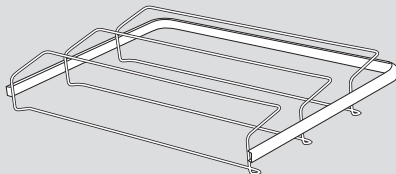

elfa Accessories

Enhance the functionality of your ventilated shelves by adding any of these accessories. Liners create a solid surface while dividers help to further organize your space. Please note that the gliding tie and belt rack, gliding shoe rack and gliding shoe shelf may be used only with 16" ventilated shelves.

Gliding Shoe Rack

DESCRIPTION	FINISH				QTY	TOTAL PRICE
	WHITE	PLATINUM	TRANSLUCENT	CHROME		
VENTILATED SHELF LINERS			TRANSLUCENT			
12" x 2'			10015023 $2.99			
12" x 3'			10031868 $3.99			
16" x 2'			10015024 $3.49			
16" x 3'			10031869 $4.49			
20" x 2'			10015025 $3.99			
20" x 3'			10031870 $4.99			
VENTILATED SHELF ACCESSORIES	WHITE	PLATINUM	TRANSLUCENT	CHROME		
Shelf Label Holders pkg/4			10045010 $4.99			
12" Shelf Divider	256794 $5.99	10013424 $5.99				
16" Shelf Divider	256798 $6.99	10013425 $6.99				
20" Shelf Divider NEW!	10057432 $7.99	10057433 $7.99				
Shelf Hooks pkg/3	10013136 $7.99	10013137 $7.99				
Gliding Tie & Belt Rack				10014675 $29.99		
12" Expandable Valet Rod				10048659 $9.99		
16" Expandable Valet Rod				10048660 $12.99		
BRACKET ACCESSORIES	WHITE	PLATINUM				
12" Bracket Hook-4 NEW!	10057434 $8.99	10057435 $8.99				
12" Bracket Hook-8 NEW!	10057436 $8.99	10057437 $8.99				
12" Bracket Tray NEW!	10057438 $10.99	10057439 $10.99				
16" Bracket Hook-5 NEW!	10057440 $10.99	10057441 $10.99				
16" Bracket Hook-10 NEW!	10057442 $10.99	10057443 $10.99				
16" Bracket Tray NEW!	10057444 $12.99	10057445 $12.99				
SINGLE SHOE RACK	10014668 $8.99	10014671 $8.99				
GLIDING SHOE RACK	10041723 $44.99	10041724 $44.99				
GLIDING SHOE SHELF	10051568 $44.99	10051569 $44.99				

elfa Hanging Drawers

Used in combination with our elfa Easy Hang and elfa freestanding solutions, our hanging drawers create custom built-in storage. These drawers are designed with integrated rollers and drawer stops.

DESCRIPTION	FINISH			QTY	TOTAL PRICE
	WHITE	PLATINUM	TRANSLUCENT		
HANGING DRAWERS					
Hanging Drawer Frame (requires 2' between hanging standards or uprights) 23-7/8" x 16-7/8"		10046309 $29.99	10046310 $29.99		
Drawer for Hanging Drawer Frame 22-7/8" x 16-7/8" x 7-1/4" h		10046307 $16.00	10046308 $16.00		
Mesh Drawer for Hanging Drawer Frame 22-7/8" x 16-7/8" x 7-1/4" h		10046088 $21.00	10046089 $21.00		
Liner for Hanging Drawer			10046763 $5.99