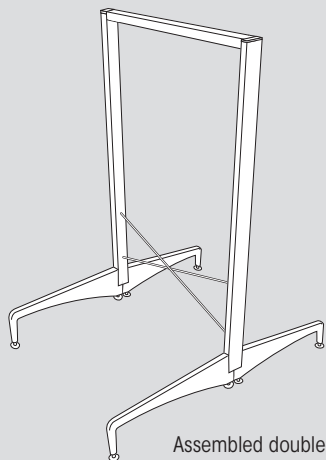

## elfa Closet Rods

Closet rods are available in three convenient lengths. They can be cut to any length up to 4'. They are used with either 12" or 16" ventilated shelf brackets. Closet rod holders are placed at each end of the closet rod and along the length of the closet rod, at a maximum of 36" intervals.

## elfa freestanding®

The Container Store's exclusive, revolutionary addition to our best-selling organization system. There's nothing to drill into the wall and there are endless possibilities. elfa freestanding can be used with elfa Ventilated, Solid or décor Shelves, Closet Rods and Hanging Drawers to organize any room in your home. Our experts can help you identify exactly which elfa freestanding components you need to complete your customized solution.

Levelers on the bottom accommodate uneven floors as well as baseboards of varying heights. Please note that any solution used away from the wall requires feet on both sides of the solution.

To assemble an elfa freestanding solution, one stabilization kit is required for each 2' or 3' section. The stabilization kit includes a stabilization bar, two crossbraces, two end caps and one center cap.

The adjustable foot height extender allows you to increase the height of the foot in order to place the solution over baseboards from 2" to 4" tall.

Assembled double-sided freestanding solution

DESCRIPTION	FINISH		QTY	TOTAL PRICE
	WHITE	PLATINUM		
<b>FREESTANDING UPRIGHTS</b>				
41"	10041667 \$19.99	10041671 \$19.99		
62"	10049088 \$29.99	10049089 \$29.99		
83"	10041673 \$39.99	10041674 \$39.99		