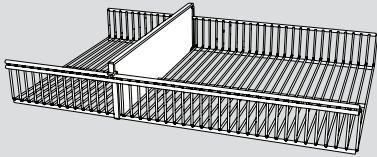

elfa Shelf Baskets

Shelf baskets are available in 12" or 16" depths and can be combined to create any length. Use with 12" or 16" shelf brackets. Shelf basket dividers create sections for storage.

DESCRIPTION	FINISH		QTY	TOTAL PRICE
	WHITE	PLATINUM		
SHELF BASKETS				
12" x 2'	10009010 $14.99	10009011 $14.99		
12" x 3'	10053941 $18.99	10053942 $18.99		
16" x 2'	10013745 $19.99	10013746 $19.99		
16" x 3'	10053943 $24.99	10053944 $24.99		
SHELF BASKET DIVIDERS				
12" pkg/2	10013135 $9.99			
16" pkg/2	10013748 $12.99			

elfa Ventilated Shelf Brackets

Brackets are placed at each end of a shelf or shelf basket and at a maximum of 36" intervals. Shelf bracket covers provide a seamless finishing touch.