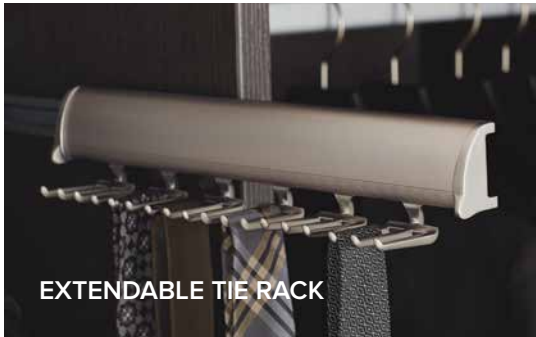

EXTENDABLE TIE RACK