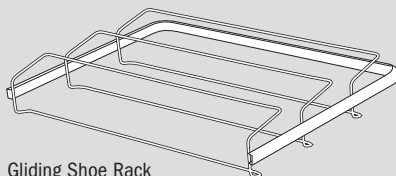

Our accessory/monitor shelf holds a monitor with room below for a keyboard. Requires two solid shelf brackets and one set of small shelf connectors (see opposite page).

DESCRIPTION		FINISH		QTY	TOTAL PRICE
SOLID WOOD ACCESSORIES		BIRCH	WALNUT		
1' Fascia (for 12", 16" or 20" ventilated shelves)	10030443	\$17.99 \$13.49	\$17.99 \$13.49		
2' Fascia (for 12", 16" or 20" ventilated shelves)	10014687	\$21.99 \$16.49	\$21.99 \$16.49		
Drawer Frame (requires 2' between hanging standards or uprights)	10014658	\$49.00	\$49.00		
Gliding Pant Rack (requires 2' between hanging standards or uprights)	10014666	\$79.00	\$79.00		
Jewelry Box (requires 2' between hanging standards or uprights)	10030445	\$59.00	\$59.00		
Jewelry Box Lid	10030447	\$14.99	\$14.99		
8-Section Jewelry Box Divider	10030449	\$12.99	\$12.99		
24-Section Jewelry Box Divider	10030451	\$14.99	\$14.99		
Bracket Hooks	10030453	\$17.99	\$17.99		
16" SHELF BASKET DIVIDERS		BIRCH	WALNUT		
White	10030441	\$19.99 \$14.99	\$19.99 \$14.99	pkg/2	
Platinum	10030439	\$19.99 \$14.99	\$19.99 \$14.99	pkg/2	
DÉCOR SHELVES		BIRCH	WALNUT		
12" x 2'	10041690	\$59.00 \$44.25	\$59.00 \$44.25		
16" x 2'	10041694	\$69.00 \$51.75	\$69.00 \$51.75		
16" x 4'	10041697	\$119.00 \$89.25	\$119.00 \$89.25		
20" x 4'	10041701	\$139.00 \$104.25	\$139.00 \$104.25		
20" x 6'	10041704	\$179.00 \$134.25	\$179.00 \$134.25		
DÉCOR SHELF SUPPORT BRACKET		WHITE	PLATINUM		
20"	10045643	\$7.99 \$5.99	\$7.99 \$5.99		
GLIDING DÉCOR SHELF		BIRCH	WALNUT		
16" x 2'	10051820	\$89.00 \$66.75	\$89.00 \$66.75		
ACCESSORY/MONITOR SHELF		BIRCH	WALNUT		
26" x 9"	10041706	\$40.00 \$29.99	\$40.00 \$29.99		

elfa Accessories

Enhance the functionality of your ventilated shelves by adding any of these accessories. Liners create a solid surface while dividers help to further organize your space. Please note that the gliding tie & belt rack and the gliding shoe racks may only be used with 16" ventilated shelves.