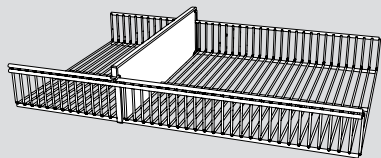

elfa Ventilated Shelves (cont'd.)

elfa Shelf Baskets

Shelf baskets are available in 12" or 16" depths and can be combined to create any length. Use with 12" or 16" shelf brackets. Shelf basket dividers create sections for storage.

DESCRIPTION		FINISH		QTY	TOTAL PRICE
20" VENTILATED SHELVES		WHITE	PLATINUM		
20" x 2'		10000978 $13.99 $10.49	10011156 $13.99 $10.49		
20" x 3'		10000998 $19.99 $14.99	10011157 $19.99 $14.99		
20" x 4'		10000999 $25.99 $19.49	10011158 $25.99 $19.49		
20" x 6'		10001001 $37.99 $28.49	10011162 $37.99 $28.49		
SHELF BASKETS		WHITE	PLATINUM		
12" x 2'		10009010 $14.99 $11.24	10009011 $14.99 $11.24		
16" x 2'		10013745 $19.99 $14.99	10013746 $19.99 $14.99		
SHELF BASKET DIVIDERS		CLEAR			
12"	pkg/2	10013135 $9.99 $7.49			
16"	pkg/2	10013748 $14.99 $11.24			

elfa Ventilated Shelf Brackets

Brackets are placed at each end of a shelf or shelf basket and at a maximum of 36" intervals. Shelf bracket covers provide a seamless finishing touch.