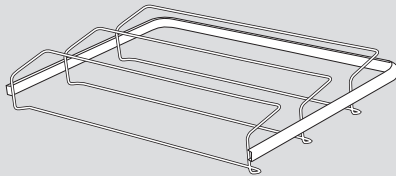

elfa Accessories

Enhance the functionality of your ventilated shelves by adding any of these accessories. Liners create a solid surface while dividers help to further organize your space. Please note that the gliding tie & belt rack, gliding shoe racks and shelves may be used only with 16" ventilated shelves.

Gliding Shoe Rack

DESCRIPTION	FINISH				QTY	TOTAL PRICE
	WHITE	PLATINUM	TRANSLUCENT	CHROME		
VENTILATED SHELF LINERS			TRANSLUCENT			
12" x 2'			10015023 $2.99			
12" x 3'			10031868 $3.99			
16" x 2'			10015024 $3.49			
16" x 3'			10031869 $4.49			
20" x 2'			10015025 $3.99			
20" x 3'			10031870 $4.99			
VENTILATED SHELF ACCESSORIES	WHITE	PLATINUM	TRANSLUCENT	CHROME		
Shelf Label Holder pkg/4			10045010 $4.99			
12" Shelf Divider	256794 $5.99	10013424 $5.99				
16" Shelf Divider	256798 $6.99	10013425 $6.99				
Shelf Hooks pkg/3	10013136 $7.99	10013137 $7.99				
Gliding Tie & Belt Rack				10014675 $29.99		
12" Expandable Valet Rod				10048659 $9.99		
16" Expandable Valet Rod				10048660 $12.99		
SINGLE SHOE RACK	10014668 $8.99	10014671 $8.99				
GLIDING SHOE RACK	10041723 $44.99	10041724 $44.99				
GLIDING SHOE SHELF	10051568 $44.99	10051569 $44.99				

elfa Hanging Drawers

Used in combination with our elfa Easy Hang and elfa freestanding solutions, our hanging drawers create custom built-in storage. These drawers are designed with integrated rollers and drawer stops.

DESCRIPTION	FINISH			QTY	TOTAL PRICE
	WHITE	PLATINUM	TRANSLUCENT		
HANGING DRAWERS			TRANSLUCENT		
Hanging Drawer Frame (requires 2' between hanging standards or uprights) 23-7/8" x 16-7/8"	10046309 $34.99	10046310 $34.99			
Drawer for Hanging Drawer Frame 22-7/8" x 16-7/8" x 7-1/4" h	10046307 $16.00	10046308 $16.00			
Mesh Drawer for Hanging Drawer Frame 22-7/8" x 16-7/8" x 7-1/4" h	10046088 $20.00	10046089 $20.00			
Liner for Hanging Drawer			10046763 $5.99