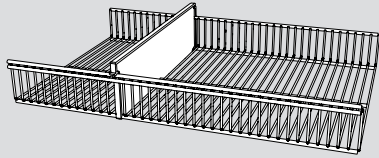

elfa Hanging Standards

Hanging standards are available in three lengths and simply hook onto the track. Hanging standards should be placed at a maximum of 36" intervals.

	DESCRIPTION	FINISH		QTY	TOTAL PRICE
		WHITE	PLATINUM		
elfa Ventilated Shelves Ventilated shelves are available in 12", 16" or 20" depths and four convenient lengths. Shelves can be cut to any length up to 6'.	12" VENTILATED SHELVES				
	12" x 2'	10000836 \$9.99	10011144 \$9.99		
	12" x 3'	10000896 \$13.99	10011145 \$13.99		
	12" x 4'	10000897 \$17.99	10011146 \$17.99		
	12" x 6'	10000899 \$25.99	10011148 \$25.99		
	16" VENTILATED SHELVES				
	16" x 2'	10000916 \$11.99	10011149 \$11.99		
	16" x 3'	10000917 \$16.99	10011150 \$16.99		
	16" x 4'	10000918 \$21.99	10011151 \$21.99		
	16" x 6'	10000920 \$31.99	10011155 \$31.99		

DESCRIPTION		FINISH		QTY	TOTAL PRICE
elfa Ventilated Shelves (cont'd.)	20" VENTILATED SHELVES	WHITE	PLATINUM		
	20" x 2'	10000978 \$13.99	10011156 \$13.99		
	20" x 3'	10000998 \$19.99	10011157 \$19.99		
	20" x 4'	10000999 \$25.99	10011158 \$25.99		
	20" x 6'	10001001 \$37.99	10011162 \$37.99		
	SHELF BASKETS	WHITE	PLATINUM		
12" x 2'	10009010 \$14.99	10009011 \$14.99			
12" x 3' NEW!	10053941 \$18.99	10053942 \$18.99			
16" x 2'	10013745 \$19.99	10013746 \$19.99			
16" x 3' NEW!	10053943 \$24.99	10053944 \$24.99			
SHELF BASKET DIVIDERS	CLEAR				
12" pkg/2	10013135 \$9.99				
16" pkg/2	10013748 \$14.99				

Shelf baskets are available in 12" or 16" depths and can be combined to create any length. Use with 12" or 16" shelf brackets. Shelf basket dividers create sections for storage.

elfa Ventilated Shelf Brackets