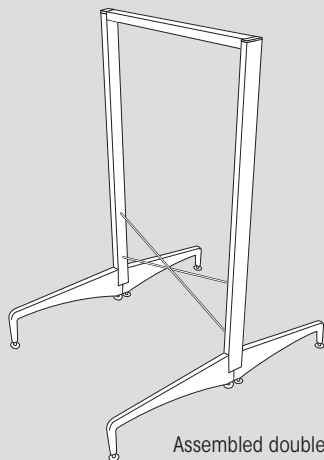

elfa Closet Rods

Closet rods are available in five convenient lengths. They can be cut to any length up to 6'. They are used with either 12" or 16" ventilated shelf brackets. Closet rod holders are placed at each end of the closet rod and along the length of the closet rod, at a maximum of 36" intervals.

elfa freestanding®

The Container Store's exclusive, revolutionary addition to our best-selling organization system. There's nothing to drill into the wall and there are endless possibilities. elfa freestanding can be used with ventilated, solid or décor shelves, closet rods and hanging drawers to organize any room in your home. Our experts can help you identify exactly which elfa freestanding components you need to complete your customized solution.

Levelers on the bottom accommodate uneven floors as well as baseboards of varying heights. Please note that any solution used away from the wall requires feet on both sides of the solution.

To assemble an elfa freestanding solution, one stabilization kit is required for each 2' or 3' section. The stabilization kit includes a stabilization bar, two crossbraces, two end caps and one center cap.

The adjustable foot height extender allows you to increase the height of the foot in order to place the solution over baseboards from 2" to 4" tall.

Assembled double-sided freestanding solution

DESCRIPTION	FINISH		QTY	TOTAL PRICE
	WHITE	PLATINUM		
FREESTANDING UPRIGHTS				
41"	10041667 \$24.99	10041671 \$24.99		
62"	10049088 \$39.99	10049089 \$39.99		
83"	10041673 \$49.00	10041674 \$49.00		