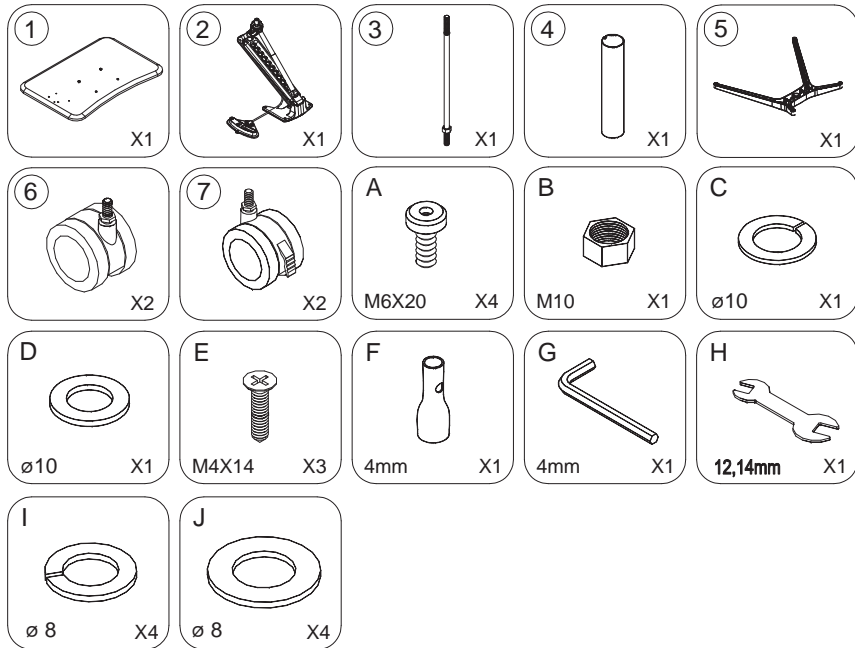

# Assembling Instruction

Item No. 10066011

Attention: Do not tighten the screws until all of them are in right positions

AFTER SALES SUPPORT

888-965-8169

acs@americancustomerservice.com

**PARTS LIST AND INSTRUCTIONS**

STEP 1

STEP 2

STEP 3

STEP 6