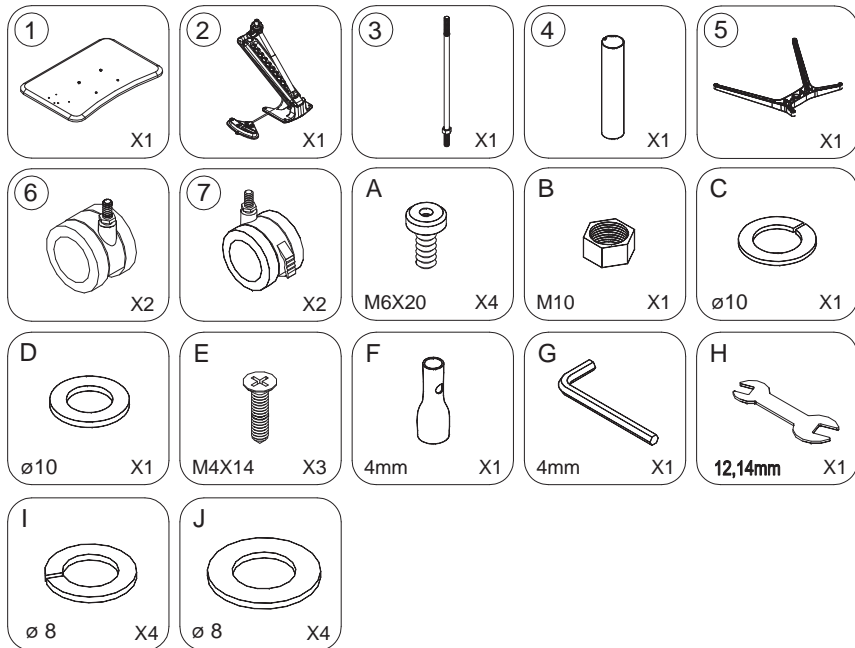

# Assembling Instruction

Item No. 10069007

Attention: Do not tighten the screws until all of them are in right positions

AFTER SALES SUPPORT

 USA 888-965-8169

 [acs@americancustomerservice.com](mailto:acs@americancustomerservice.com)

**PARTS LIST AND INSTRUCTIONS**

**STEP 1**

**STEP 2**

**STEP 3**

STEP 6

Please take off this screw before using.

Pulling this handle then the desk goes up.

Pulling this handle and pressing the table top at the same time, the desk goes down.