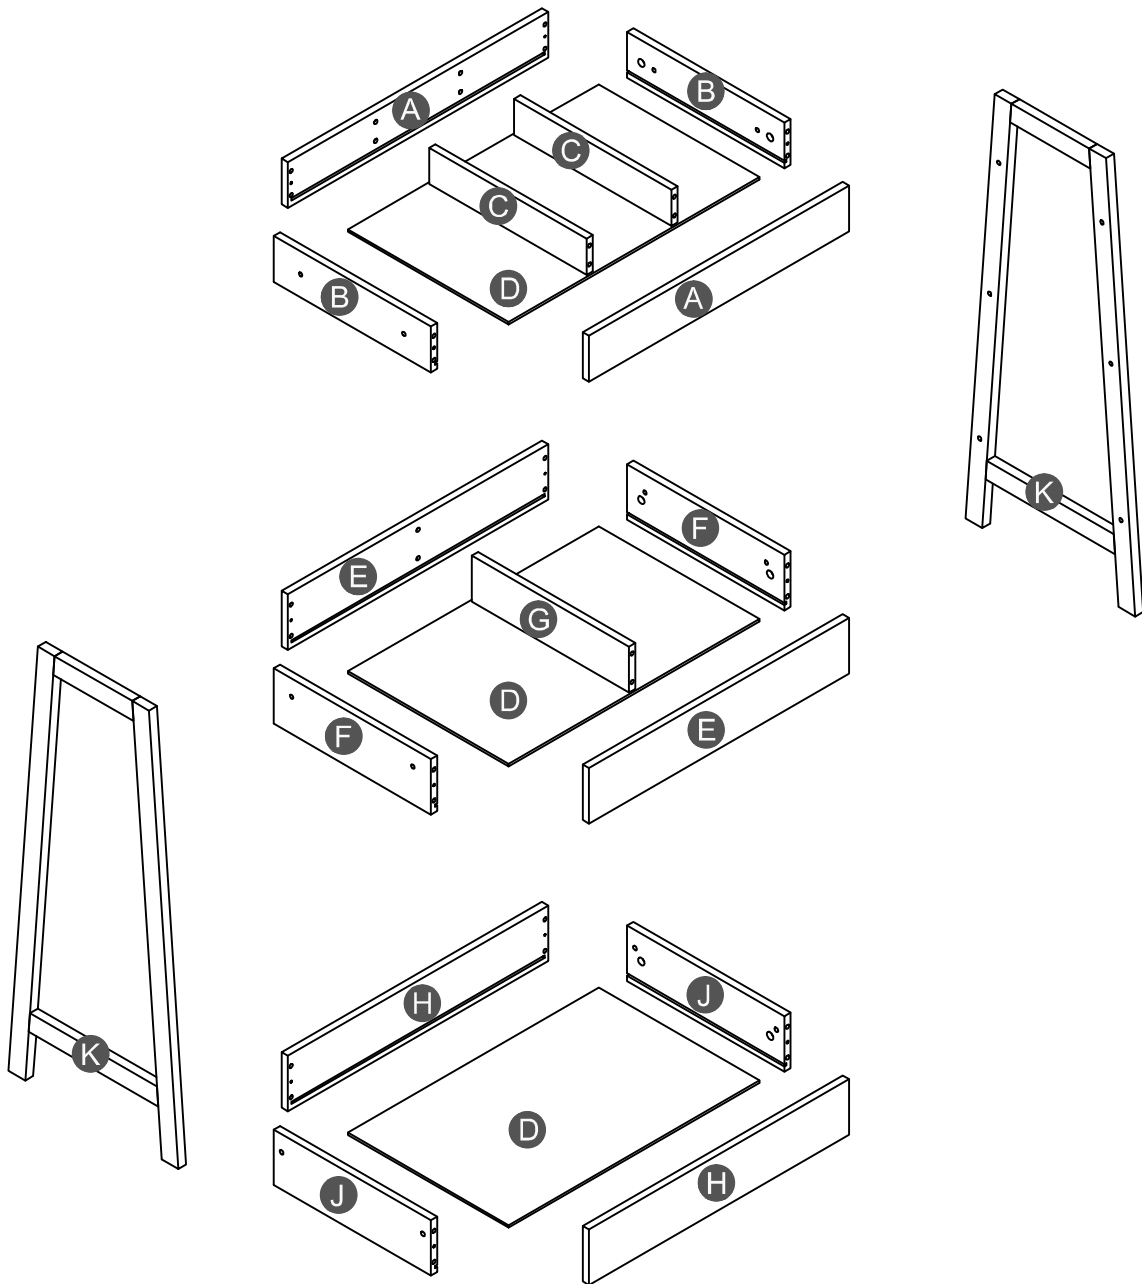

# Assembly Instructions

White 3 Tier Multi Purpose Shelf

# Detail View

# Part List

|   |   |   |
|---|---|---|
| <b>A</b><br> | <b>B</b><br> | <b>C</b><br> |
| front panel- 2pcs   | side panel- 2pcs  | mid panel- 2pcs   |
| <b>D</b><br> | <b>E</b><br> | <b>F</b><br> |
| bottom panel- 3pcs  | front panel- 2pcs   | side panel- 2pcs  |
| <b>G</b><br> | <b>H</b><br> | <b>J</b><br> |
| mid panel- 1pc  | front panel- 2pcs   | side panel- 2pcs  |
| <b>K</b><br> |   |   |
| side frame- 2pcs  |   |   |