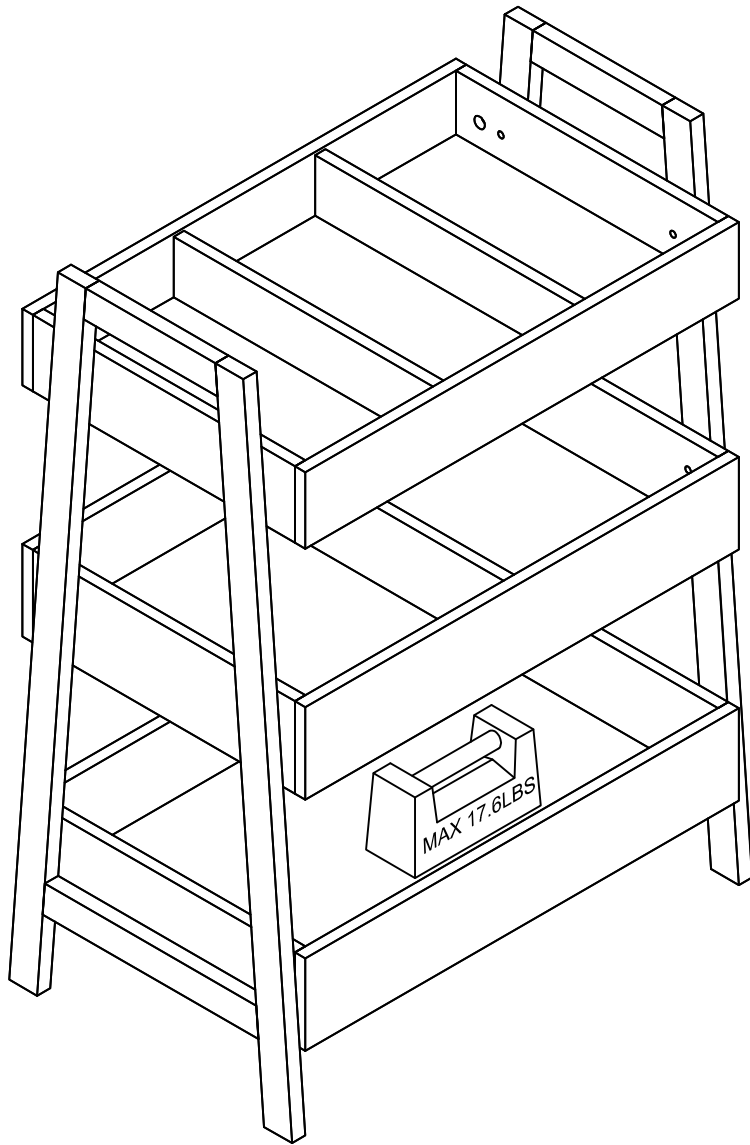

# Assembly Instructions

White 3 Tier Multi Purpose Shelf

# Part List

|   |   |   |
|---|---|---|
| <b>A</b><br> | <b>B</b><br> | <b>C</b><br> |
| front panel- 2pcs   | side panel- 2pcs  | mid panel- 2pcs   |
| <b>D</b><br> | <b>E</b><br> | <b>F</b><br> |
| bottom panel- 3pcs  | front panel- 2pcs   | side panel- 2pcs  |
| <b>G</b><br> | <b>H</b><br> | <b>J</b><br> |
| mid panel- 1pc  | front panel- 2pcs   | side panel- 2pcs  |
| <b>K</b><br> |   |   |
| side frame- 2pcs  |   |   |