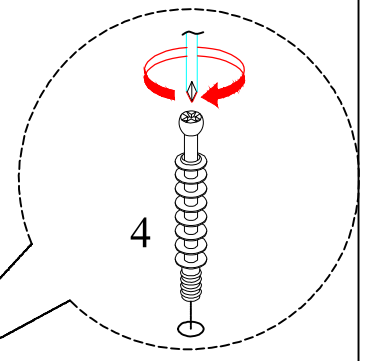

# Part List

|   |   |   |
|---|---|---|
| <b>A</b><br> | <b>B</b><br> | <b>C</b><br> |
| front panel- 2pcs   | side panel- 2pcs  | mid panel- 2pcs   |
| <b>D</b><br> | <b>E</b><br> | <b>F</b><br> |
| bottom panel- 3pcs  | front panel- 2pcs   | side panel- 2pcs  |
| <b>G</b><br> | <b>H</b><br> | <b>J</b><br> |
| mid panel- 1pc  | front panel- 2pcs   | side panel- 2pcs  |
| <b>K</b><br> |   |   |
| side frame- 2pcs  |   |   |

# Hardware List

|  |   |  |
|--|---|--|
| <b>1</b><br><br>Ø8*30mm<br>Wood dowel (36pcs) | <b>2</b><br><br>(Ø12)1/4"*25mm<br>Hex-Head bolts (12pcs) | <b>3</b><br><br>(1/4")4.5*58mm<br>Allen key (1pc) |
| <b>4</b><br><br>Ø7*45mm(12pcs)<br>CAM RODS    | <b>5</b><br><br>Ø15*12mm(12pcs)<br>CAM CLOCK             |  |

## ASSEMBLY TOOLS REQUIRED ( NOT INCLUDED )

PLEASE BE CAREFUL DO NOT DAMAGE THE HOLE POSITION WHEN YOU USE POWER TOOLS !

**STEP 1:**

|   |         |
|---|---------|
| <b>1</b>  | Ø8*30mm |
|  | 36pcs   |
| <b>4</b>  | Ø7*45mm |
|  | 12pcs   |

x2PCS

x2PCS

x2PCS

STEP 2:

**5**   
6pcs

STEP 3:

**STEP 4:**

**5**