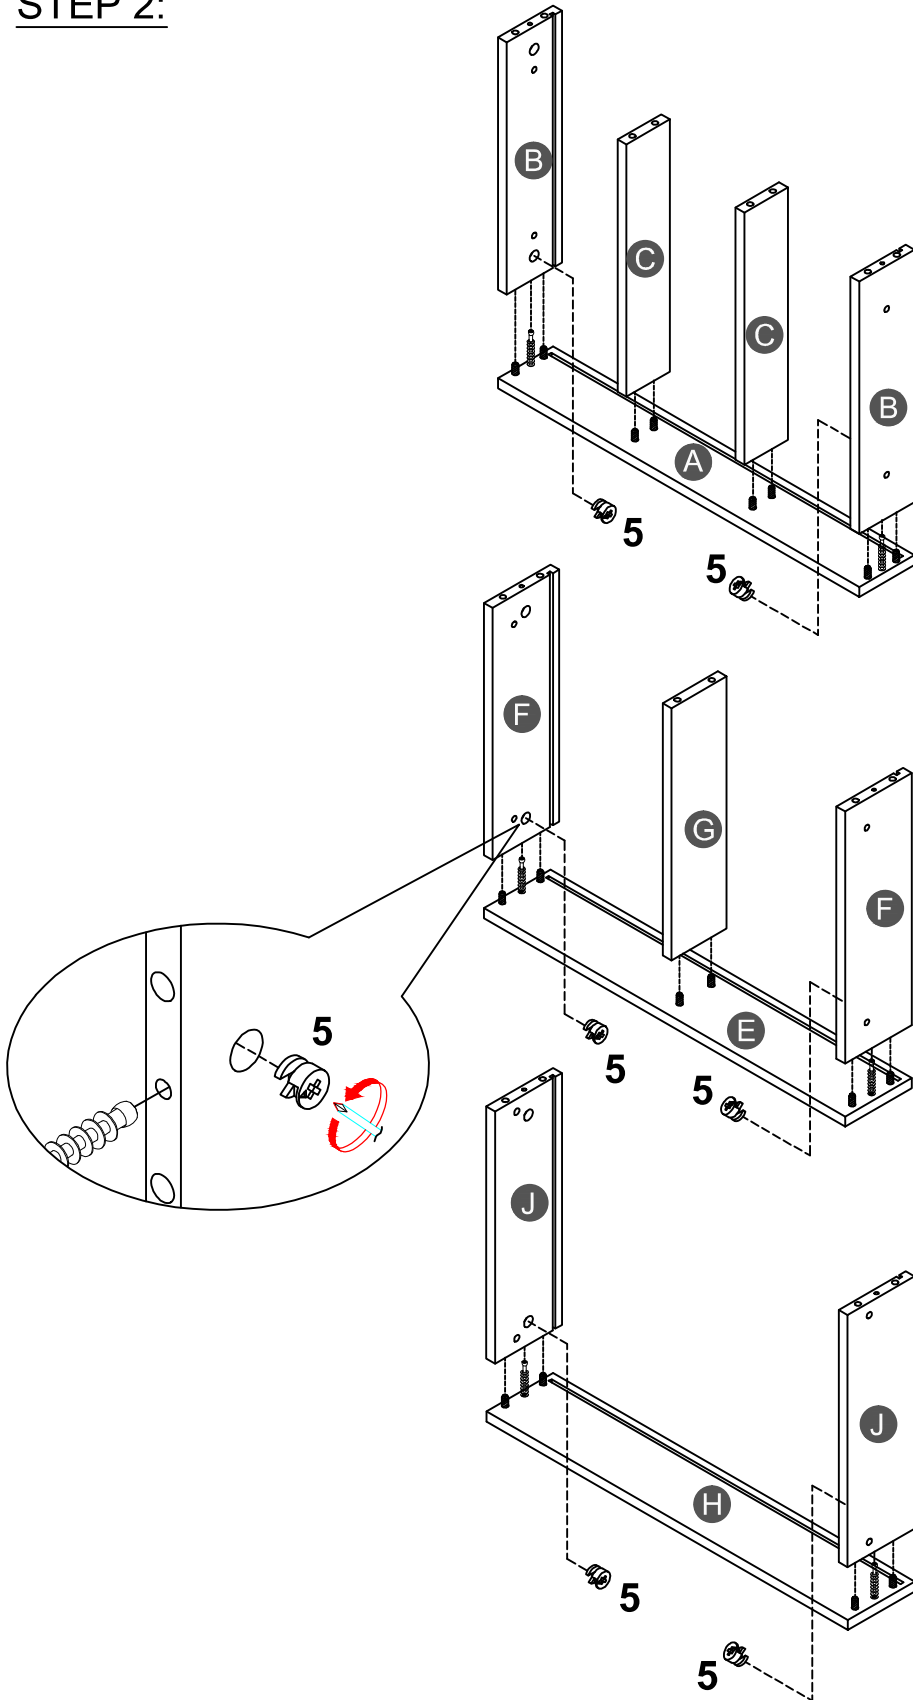

# Part List

|   |   |   |
|---|---|---|
| <b>A</b><br> | <b>B</b><br> | <b>C</b><br> |
| front panel- 2pcs   | side panel- 2pcs  | mid panel- 2pcs   |
| <b>D</b><br> | <b>E</b><br> | <b>F</b><br> |
| bottom panel- 3pcs  | front panel- 2pcs   | side panel- 2pcs  |
| <b>G</b><br> | <b>H</b><br> | <b>J</b><br> |
| mid panel- 1pc  | front panel- 2pcs   | side panel- 2pcs  |
| <b>K</b><br> |   |   |
| side frame- 2pcs  |   |   |

# Hardware List

|  |   |  |
|--|---|--|
| <b>1</b><br><br>Ø8*30mm<br>Wood dowel (36pcs) | <b>2</b><br><br>(Ø12)1/4"*25mm<br>Hex-Head bolts (12pcs) | <b>3</b><br><br>(1/4")4.5*58mm<br>Allen key (1pc) |
| <b>4</b><br><br>Ø7*45mm(12pcs)<br>CAM RODS    | <b>5</b><br><br>Ø15*12mm(12pcs)<br>CAM CLOCK             |  |

## ASSEMBLY TOOLS REQUIRED ( NOT INCLUDED )

PLEASE BE CAREFUL DO NOT DAMAGE THE HOLE POSITION WHEN YOU USE POWER TOOLS !

**STEP 1:**

|   |         |
|---|---------|
| <b>1</b>  | Ø8*30mm |
|  | 36pcs   |
| <b>4</b>  | Ø7*45mm |
|  | 12pcs   |

x2PCS

x2PCS

x2PCS

STEP 2:

**5**   
6pcs

STEP 3:

**STEP 4:**

**5**