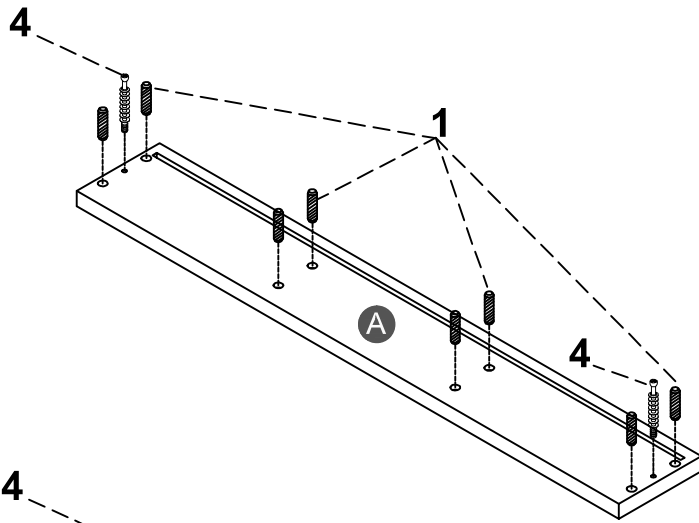

# Part List

|   |   |   |
|---|---|---|
| <b>A</b><br> | <b>B</b><br> | <b>C</b><br> |
| front panel- 2pcs   | side panel- 2pcs  | mid panel- 2pcs   |
| <b>D</b><br> | <b>E</b><br> | <b>F</b><br> |
| bottom panel- 3pcs  | front panel- 2pcs   | side panel- 2pcs  |
| <b>G</b><br> | <b>H</b><br> | <b>J</b><br> |
| mid panel- 1pc  | front panel- 2pcs   | side panel- 2pcs  |
| <b>K</b><br> |   |   |
| side frame- 2pcs  |   |   |

# Hardware List

|  |   |  |
|--|---|--|
| <b>1</b><br><br>Ø8*30mm<br>Wood dowel (36pcs) | <b>2</b><br><br>(Ø12)1/4"*25mm<br>Hex-Head bolts (12pcs) | <b>3</b><br><br>(1/4")4.5*58mm<br>Allen key (1pc) |
| <b>4</b><br><br>Ø7*45mm(12pcs)<br>CAM RODS    | <b>5</b><br><br>Ø15*12mm(12pcs)<br>CAM CLOCK             |  |

## ASSEMBLY TOOLS REQUIRED ( NOT INCLUDED )

PLEASE BE CAREFUL DO NOT DAMAGE THE HOLE POSITION WHEN YOU USE POWER TOOLS !

**STEP 1:**

|   |         |
|---|---------|
| <b>1</b>  | Ø8*30mm |
|  | 36pcs   |
| <b>4</b>  | Ø7*45mm |
|  | 12pcs   |