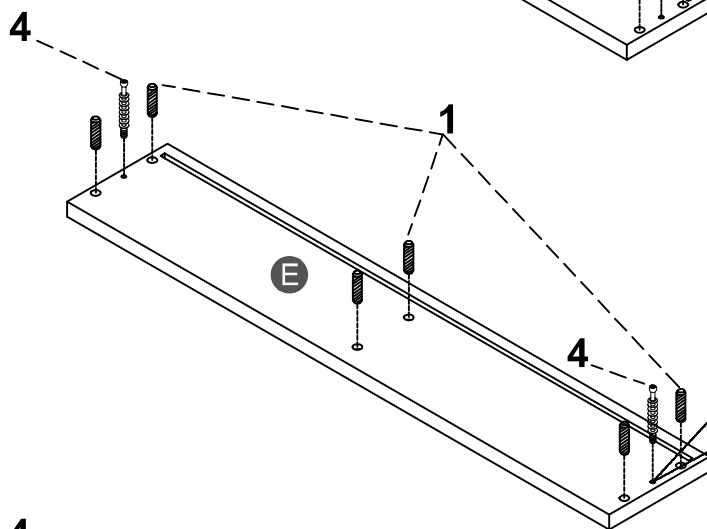

# Part List

|   |   |   |
|---|---|---|
| <b>A</b><br> | <b>B</b><br> | <b>C</b><br> |
| front panel- 2pcs   | side panel- 2pcs  | mid panel- 2pcs   |
| <b>D</b><br> | <b>E</b><br> | <b>F</b><br> |
| bottom panel- 3pcs  | front panel- 2pcs   | side panel- 2pcs  |
| <b>G</b><br> | <b>H</b><br> | <b>J</b><br> |
| mid panel- 1pc  | front panel- 2pcs   | side panel- 2pcs  |
| <b>K</b><br> |   |   |
| side frame- 2pcs  |   |   |

# Hardware List

|  |   |  |
|--|---|--|
| <b>1</b><br><br>Ø8*30mm<br>Wood dowel (36pcs) | <b>2</b><br><br>(Ø12)1/4"*25mm<br>Hex-Head bolts (12pcs) | <b>3</b><br><br>(1/4")4.5*58mm<br>Allen key (1pc) |
| <b>4</b><br><br>Ø7*45mm(12pcs)<br>CAM RODS    | <b>5</b><br><br>Ø15*12mm(12pcs)<br>CAM CLOCK             |  |

## ASSEMBLY TOOLS REQUIRED ( NOT INCLUDED )

PLEASE BE CAREFUL DO NOT DAMAGE THE HOLE POSITION WHEN YOU USE POWER TOOLS !

**STEP 1:**

|   |         |
|---|---------|
| <b>1</b>  | Ø8*30mm |
|  | 36pcs   |
| <b>4</b>  | Ø7*45mm |
|  | 12pcs   |

x2PCS

x2PCS

x2PCS

STEP 2:

**5**   
6pcs

STEP 3:

**STEP 4:**

**5**