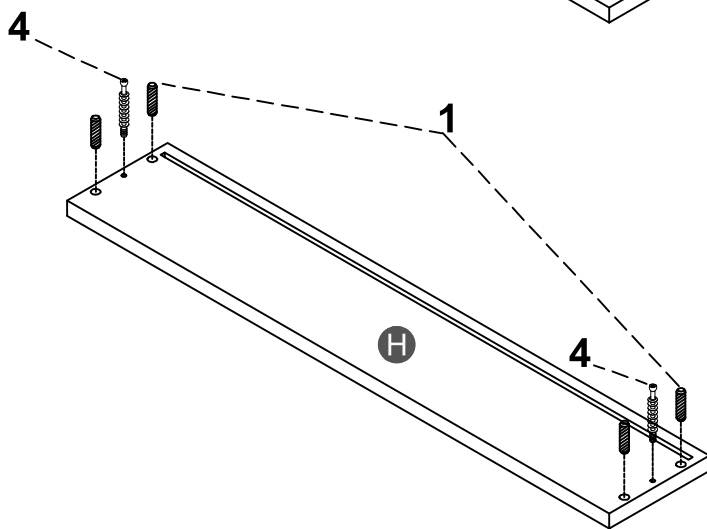

# Part List

|   |   |   |
|---|---|---|
| <b>A</b><br> | <b>B</b><br> | <b>C</b><br> |
| front panel- 2pcs   | side panel- 2pcs  | mid panel- 2pcs   |
| <b>D</b><br> | <b>E</b><br> | <b>F</b><br> |
| bottom panel- 3pcs  | front panel- 2pcs   | side panel- 2pcs  |
| <b>G</b><br> | <b>H</b><br> | <b>J</b><br> |
| mid panel- 1pc  | front panel- 2pcs   | side panel- 2pcs  |
| <b>K</b><br> |   |   |
| side frame- 2pcs  |   |   |

# Hardware List

|  |   |  |
|--|---|--|
| <b>1</b><br><br>Ø8*30mm<br>Wood dowel (36pcs) | <b>2</b><br><br>(Ø12)1/4"*25mm<br>Hex-Head bolts (12pcs) | <b>3</b><br><br>(1/4")4.5*58mm<br>Allen key (1pc) |
| <b>4</b><br><br>Ø7*45mm(12pcs)<br>CAM RODS    | <b>5</b><br><br>Ø15*12mm(12pcs)<br>CAM CLOCK             |  |

## ASSEMBLY TOOLS REQUIRED ( NOT INCLUDED )

PLEASE BE CAREFUL DO NOT DAMAGE THE HOLE POSITION WHEN YOU USE POWER TOOLS !

**STEP 1:**

|   |         |
|---|---------|
| <b>1</b>  | Ø8*30mm |
|  | 36pcs   |
| <b>4</b>  | Ø7*45mm |
|  | 12pcs   |

x2PCS

x2PCS

x2PCS

STEP 2:

**5**   
6pcs

STEP 3:

**STEP 4:**

**5**